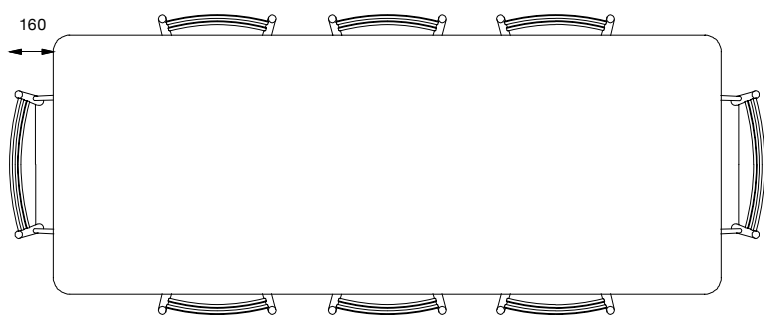

Seating eight
6 Avery dining chairs
2 Avery armchairs at head