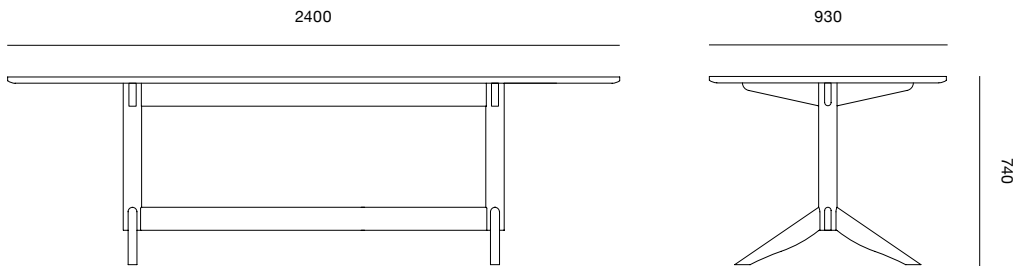

Achilles dining table

PINCH

Achilles dining table

The Achilles dining table can accommodate up to 10 people, and has a clean-lined, softly detailed monastic-style solid timber top, and a trestle base. The trestle base makes it perfect for banquette seating or spaces where ease of access is most required.