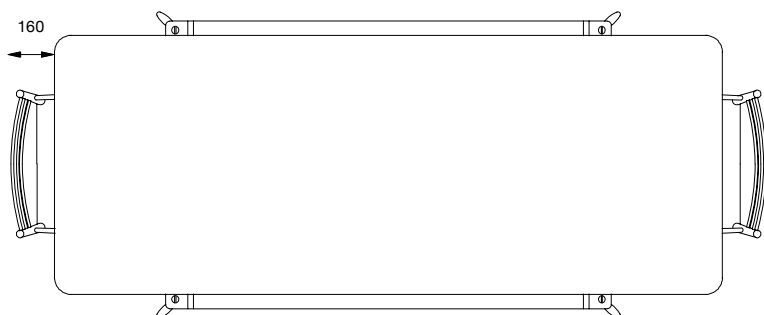

Achilles dining table

Seating eight
2 Imo benches
2 Avery armchairs at head