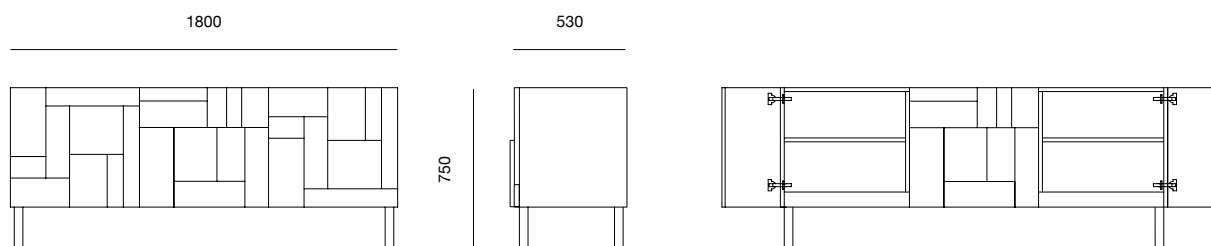

Alba sideboard

PINCH

Alba sideboard

Alba's front sections open to reveal a timber lined interior, offering two drawers centrally and a cupboard at each end, each housing an adjustable shelf and integrated cable access in the base.

DIMENSIONS (mm)

1800w x 530d x 750h

DATE OF DESIGN

2008

WARRANTY

24 months

PRODUCTION

This piece is made in the UK