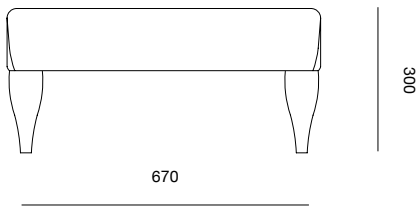

Angelo footstool

Designed to pair with the Angelo armchair, the Angelo footstool provides the perfect perch to rest your feet.

Can also be made to custom sizes and specifications.

TIMBERS

MATERIALS

Frame: solid hardwood

Legs: solid European oak with white oil finish or solid black American walnut with clear oil finish

FABRIC REQUIREMENTS

Customer's own material or recommended by PINCH

Requires 2m plain, based on standard 140cm width

Patterned fabric requirements please contact us

DIMENSIONS (mm)

650W x 650D x 300H

DATE OF DESIGN

2019

PRODUCTION

This piece is made in the UK

WARRANTY

Framework: lifetime

Foam and leg: 24 months

Fabric - COM: see specific manufacturer warranty

ADDITIONAL INFORMATION

For information on how to maintain and protect upholstery, please refer to the PINCH product care guide.