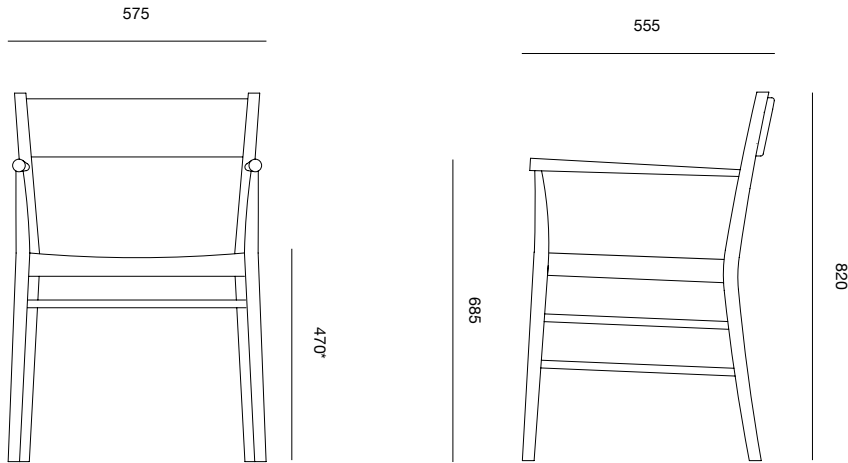

Avery armchair upholstered

PINCH

Avery armchair upholstered

*The seat height is measured to the top front seam of the cushion

A chair of rigorous simplicity. Available in an armchair and dining chair option.

Customer's own material/leather or PINCH house leather.
Requires 1m plain fabric, based on standard 140cm width
or 1.5msq leather. For patterned fabric requirements please
contact us.

DIMENSIONS (mm)

575w x 555d x 820h x 470sh