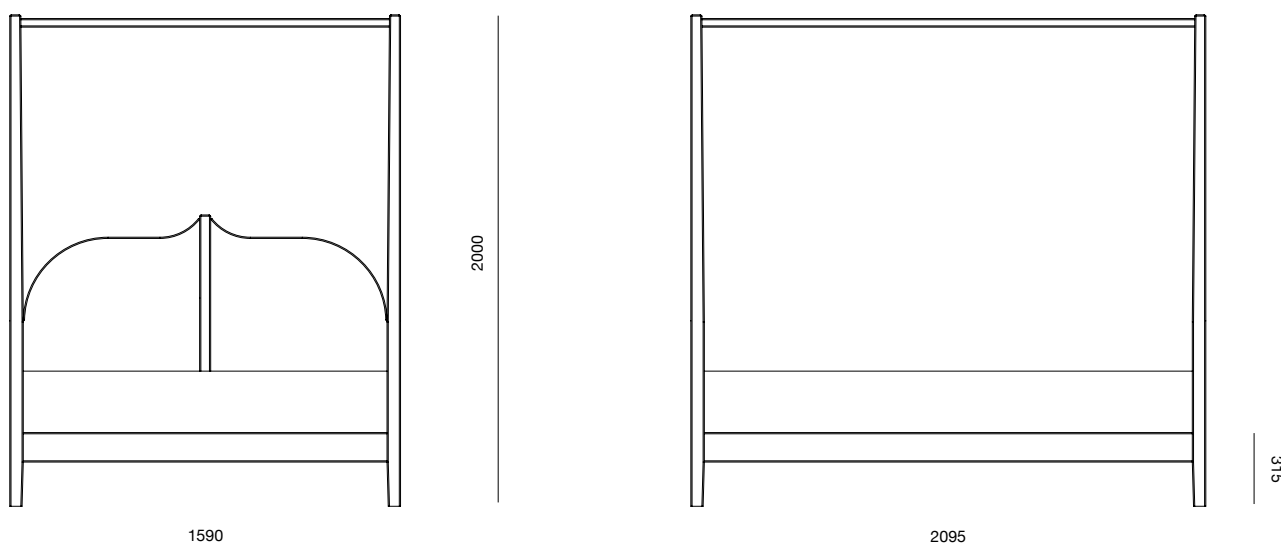

Christo four-poster bed

PINCH

Christo four-poster bed

Drawing shown for UK KING

The Christo four poster bed delivers full theatricality, with a striking, peaked headboard contained within its elegant four-poster frame. The solid-timber bed is supplied with sprung beech slats for ultimate comfort.

Platform: sprung beech slats

DIMENSIONS (mm)

Please see page 6

DATE OF DESIGN

2019

WARRANTY

24 months

PRODUCTION