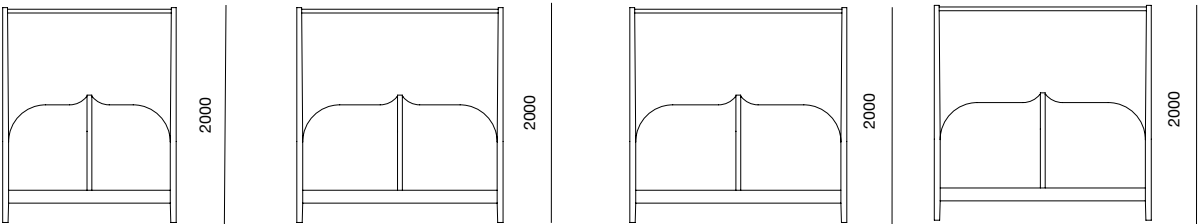

Christo four-poster bed

PINCH

Christo four-poster bed

Drawing shown for UK KING

The Christo four poster bed delivers full theatricality, with a striking, peaked headboard contained within its elegant four-poster frame. The solid-timber bed is supplied with sprung beech slats for ultimate comfort.

Platform: sprung beech slats

DIMENSIONS (mm)

Please see page 6

DATE OF DESIGN

2019

WARRANTY

24 months

PRODUCTION

This piece is made in the UK

ADDITIONAL INFORMATION

Christo comes flat packed and requires some assembly (annotated instructions included). Variations in grain, including knots, scars and other natural markings will occur in a timber piece. This is considered part of the material's natural beauty. For information on how to maintain and protect timber, please refer to the PINCH product care guide.

Christo four-poster bed

UK DOUBLE UK KING EU KING UK SUPER KING

US QUEEN US CALIFORNIA KING US KING UK EMPEROR