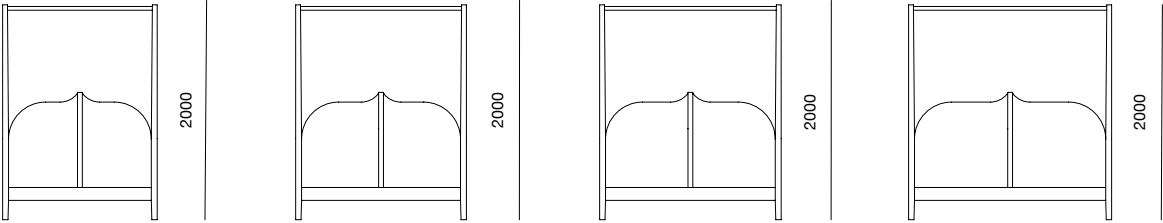

Christo four-poster bed

PINCH

Christo four-poster bed

Drawing shown for UK KING

The Christo four poster bed delivers full theatricality, with a striking, peaked headboard contained within its elegant four-poster frame. The solid-timber bed is supplied with sprung beech slats for ultimate comfort.

Platform: sprung beech slats

DIMENSIONS (mm)

Please see page 6

DATE OF DESIGN

2019

WARRANTY

24 months

PRODUCTION

This piece is made in the UK

ADDITIONAL INFORMATION

Christo comes flat packed and requires some assembly (annotated instructions included). Variations in grain, including knots, scars and other natural markings will occur in a timber piece. This is considered part of the material's natural beauty. For information on how to maintain and protect timber, please refer to the PINCH product care guide.

Christo four-poster bed

UK DOUBLE UK KING EU KING UK SUPER KING

US QUEEN US CALIFORNIA KING US KING UK EMPEROR