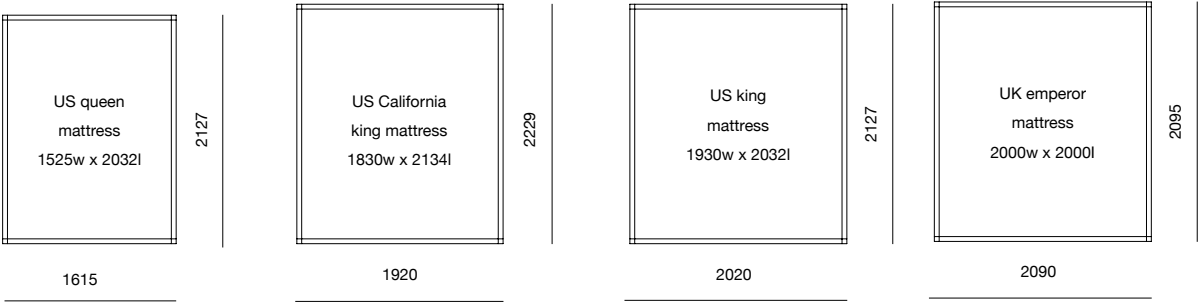

US QUEEN   US CALIFORNIA KING   US KING   UK EMPEROR