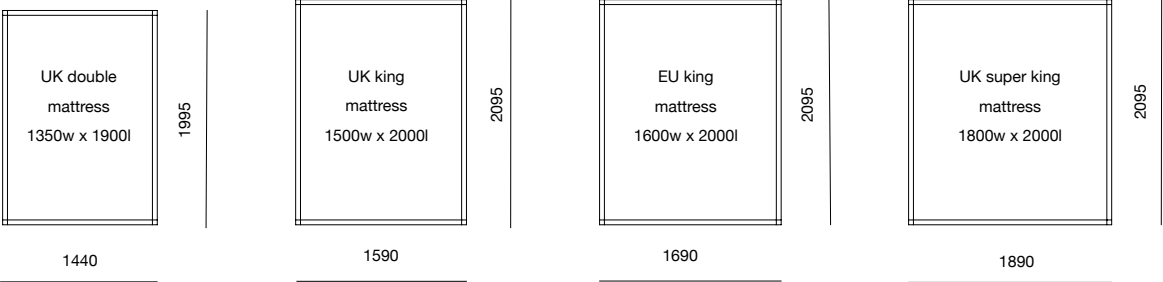

Christo four-poster bed

UK DOUBLE   UK KING   EU KING   UK SUPER KING