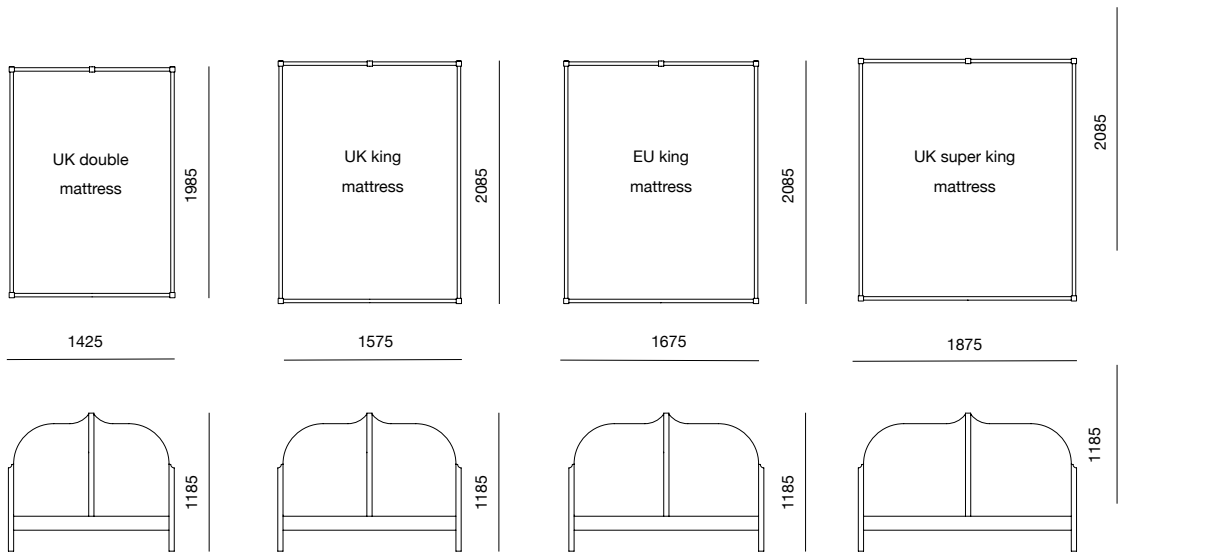

Platform: sprung beech slats

DIMENSIONS (mm)

Please see page 4

PRODUCTION

This piece is made in the UK

DATE OF DESIGN

2019

WARRANTY

24 months

ADDITIONAL INFORMATION

Christo comes flat packed and requires some assembly (annotated instructions included). Variations in grain, including knots, scars and other natural markings will occur in a timber piece. This is considered part of the material's natural beauty. For information on how to maintain and protect timber, please refer to the PINCH product care guide.

Christo bed

UK DOUBLE UK KING EU KING UK SUPER KING

US QUEEN US CALIFORNIA US KING UK EMPEROR