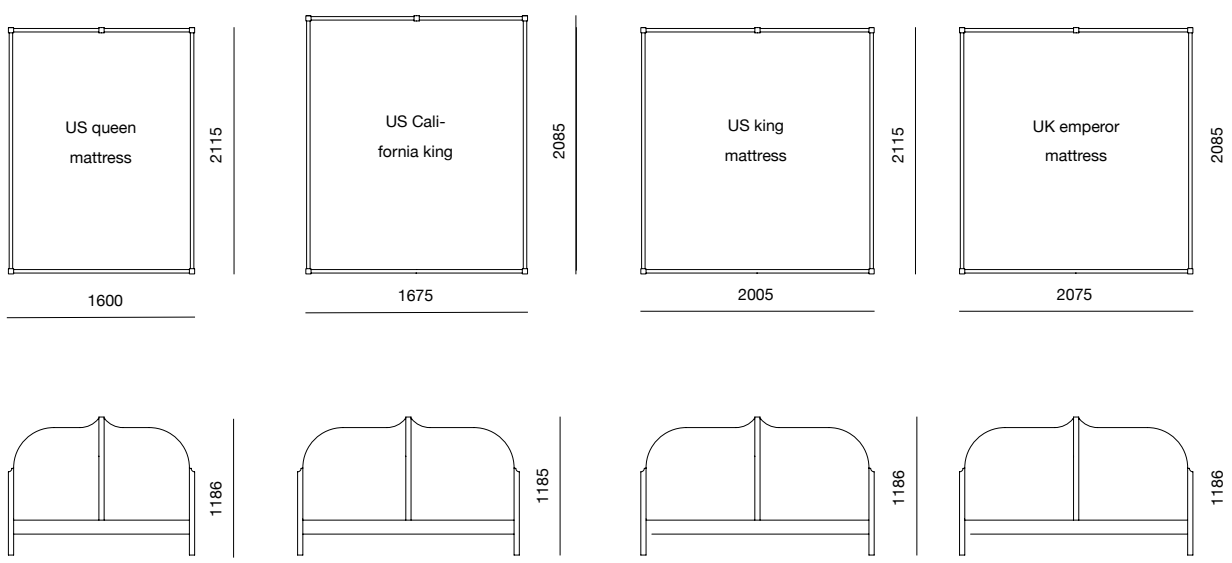

Platform: sprung beech slats

DIMENSIONS (mm)

Please see page 4

PRODUCTION

This piece is made in the UK

DATE OF DESIGN

2019

WARRANTY

Christo bed

UK DOUBLE UK KING EU KING UK SUPER KING

US QUEEN US CALIFORNIA US KING UK EMPEROR