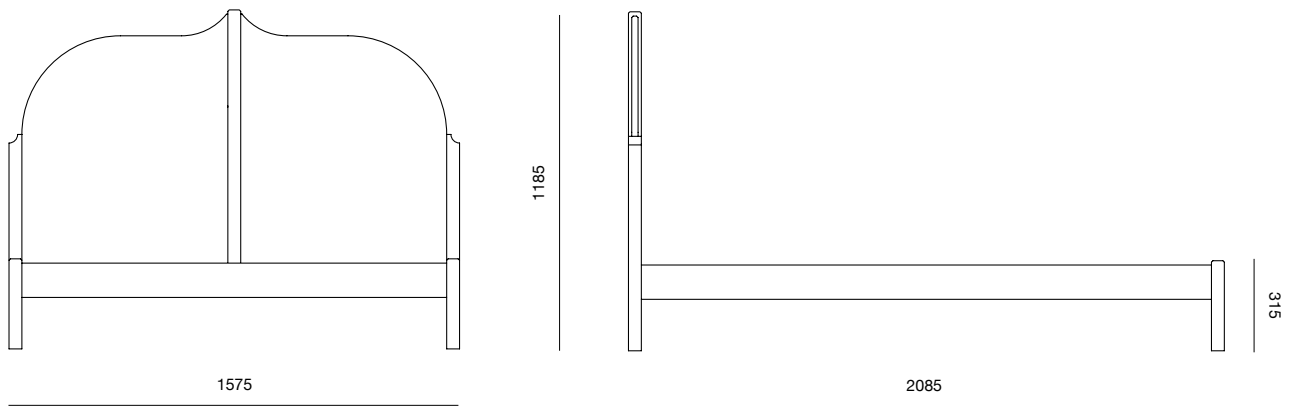

Christo bed

PINCH

Christo bed

Drawing shown for UK KING

The Christo bed features a striking peaked curved headboard, delivering a subtle but dynamic presence to any bedroom environment, and features thoughtful finishing across all lines and sections to ensure optimum comfort and refinement.

Platform: sprung beech slats

DIMENSIONS (mm)

Please see page 4

PRODUCTION

This piece is made in the UK

DATE OF DESIGN

2019

WARRANTY