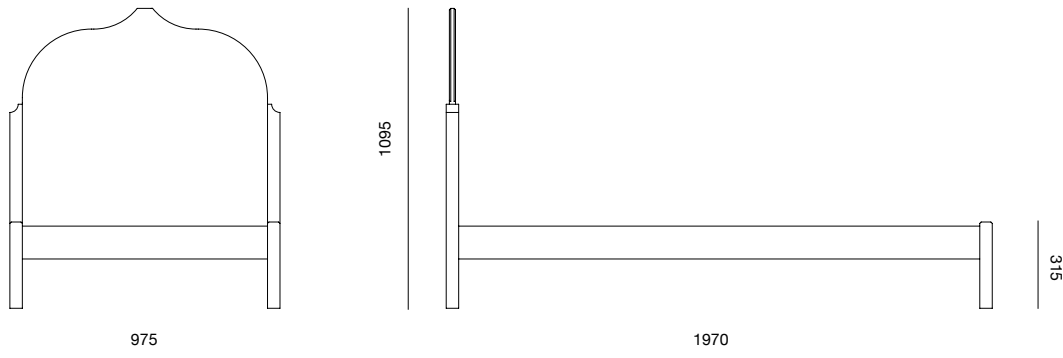

Christo bed single

PINCH

Christo bed single

The Christo bed features a striking peaked curved headboard, delivering a subtle but dynamic presence to any bedroom environment, and features thoughtful finishing across all lines and sections to ensure optimum comfort and refinement.

 Can also be made to bespoke sizes and specifications

TIMBERS

Solid European oak
white oil finish

Solid black American walnut
clear oil finish

MATERIALS

Frame: solid European oak with white oil finish or solid black American walnut with clear oil finish
Platform: sprung beech slats

DIMENSIONS (mm)

UK single 975w x 1970l x 1095h
Mattress 900w x 1900l

DATE OF DESIGN

2020

PRODUCTION

This piece is made in the UK

WARRANTY

24 months