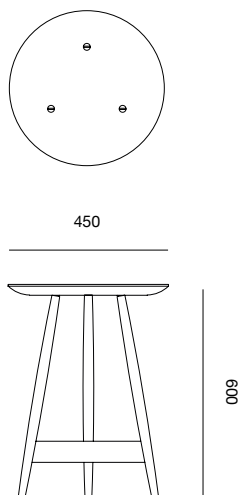

Clyde side table

PINCH

Clyde side table

A three-legged occasional table with a turned solid wood top and triangular shelf below.

TIMBERS

Solid European oak
white oil finish

Solid American walnut
oil finish

Solid black stained oak finish

MATERIALS

Solid European oak with white oil finish
Solid black American walnut with clear oil finish
Solid black stained oak finish

DIMENSIONS (mm)

450w x 600h

DATE OF DESIGN

2010

WARRANTY

24 months

PRODUCTION

This piece is made in Europe

ADDITIONAL INFORMATION

Variations in grain, including knots, scars and other natural markings will occur in a timber piece. This is considered part of the material's natural beauty. For information on how to maintain and protect timber, please refer to the PINCH product care guide.