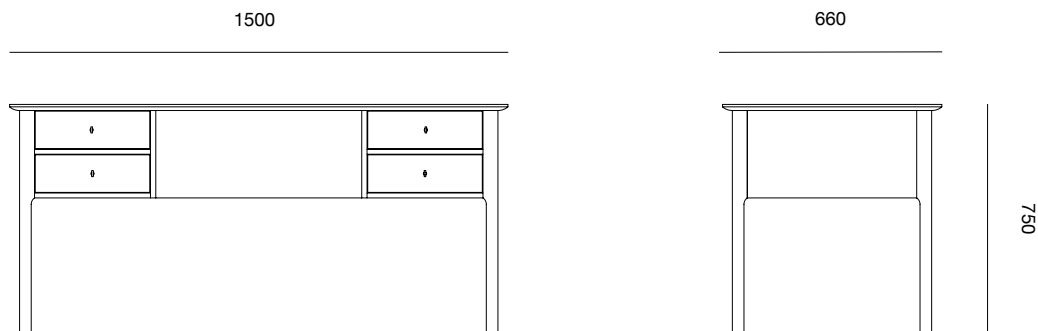

# Doyle desk

---

The Doyle desk is considerably detailed, it features 4 solid dovetailed drawers with adjustable internal dividers and an integrated cable tray at the rear of the desk, accessed through 3 grommets on its solid oak surface.

## DIMENSIONS (mm)

1500w x 660d x 750h