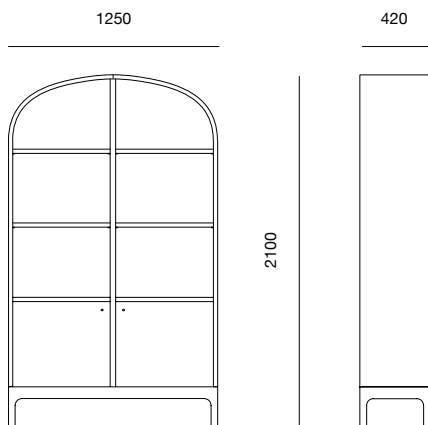

Emil dresser

PINCH

Emil dresser

The Emil dresser features a formed curved top, open and shelving including grommets for cable management, and two cupboards below with shelves internally.

Can also be made to custom sizes and specifications.

DIMENSIONS (mm)

1250w x 420d x 2100h

DATE OF DESIGN

2016

WARRANTY

24 months

PRODUCTION

This piece is made in the UK