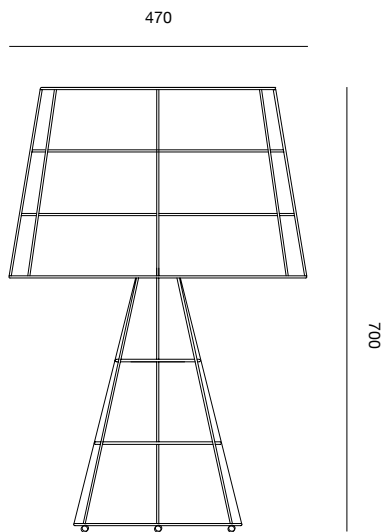

Gentle light

PINCH

Gentle light

The Gentle light is an elegant, dimensional table lamp, featuring a strong-shaped dark-bronze frame, supporting fibre derived from the plant family. Both the base and shade house bulbs holders to ensure atmospheric illumination.

MATERIALS

Plant fibre

Natural coloured
flex

MATERIALS

Shade: plant fibre and linen
Frame: Dark bronze powder coated steel frame
Natural coloured weave flex

DIMENSIONS (mm)

Light: 470W x 700H
Flex: 3000L

DATE OF DESIGN