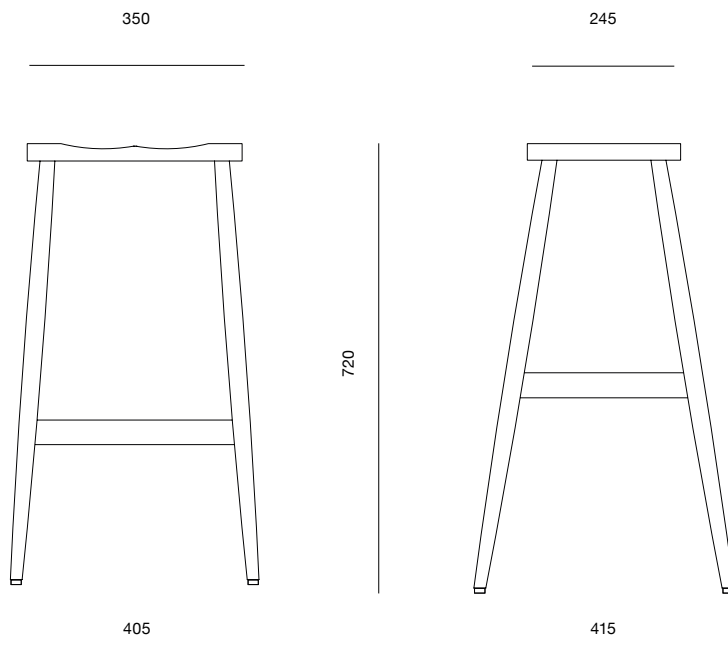

Imo bar stool

PINCH

Imo bar stool

The perfect perch for a bar space, the Imo bar stool is lithe, poised, pared back and subtly contoured.

TIMBERS

Solid European oak
white oil finish

Solid black American walnut
lacquer finish

MATERIALS

Solid European oak with white oil finish
Solid black American walnut with lacquer finish

DIMENSIONS (mm)
405 x 415d x 720h

DATE OF DESIGN
2010

WARRANTY
24 months

PRODUCTION

This product is made in Europe