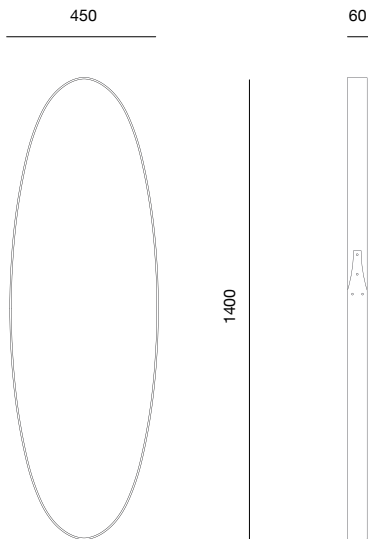

Iona tall mirror

PINCH

Iona tall mirror

Elliptical mirror with a shaker style joint and brass rivet detail at one side and a split baton on the rear for ease of hanging.

TIMBERS

Black American walnut
lacquer finish

European oak
white oil finish

MATERIALS

Black American walnut with lacquer finish
European oak with white oil finish
Tempered mirror glass
FSC low formaldehyde WPMDF

DIMENSIONS (mm)

450W x 60D x 1400H

DATE OF DESIGN