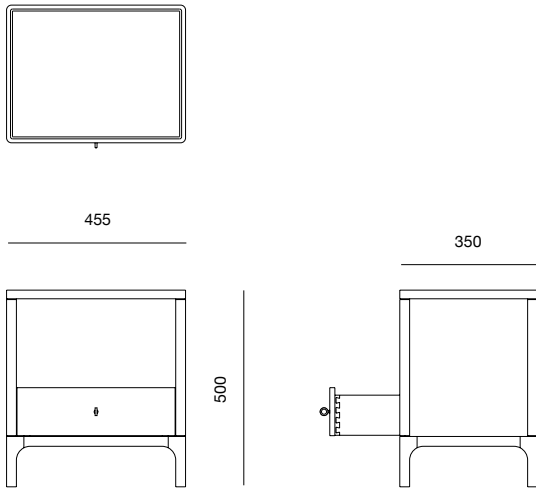

Joyce bedside table

PINCH

Joyce bedside table

The Joyce bedside table has an alcove with cable access at the rear, it features a dovetailed, solid timber drawer with a dark bronze finished ring pull handle. Available in white oiled oak and black American walnut.

455w x 350d x 500h

DATE OF DESIGN

2021

WARRANTY

24 months

PRODUCTION

This piece is made in Europe

ADDITIONAL INFORMATION