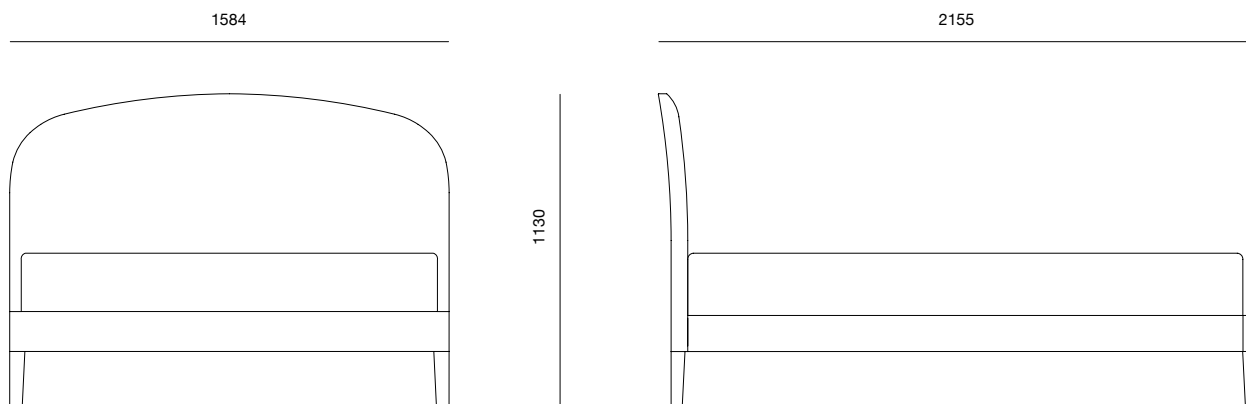

Laure bed

PINCH

Laure bed

Drawing shown for UK KING

Laure's curved headboard takes inspiration from the form of a French arch, rendered contemporary and clean. Its fully upholstered, tailored frame sits flat against the wall, maximising floor space and embracing comfort and support.

TIMBERS

Solid European oak
white oil finish

Solid black American walnut
clear oil finish

MATERIALS

Frame: solid hardwood

Legs: solid European oak with white oil finish or solid black American walnut with clear oil finish