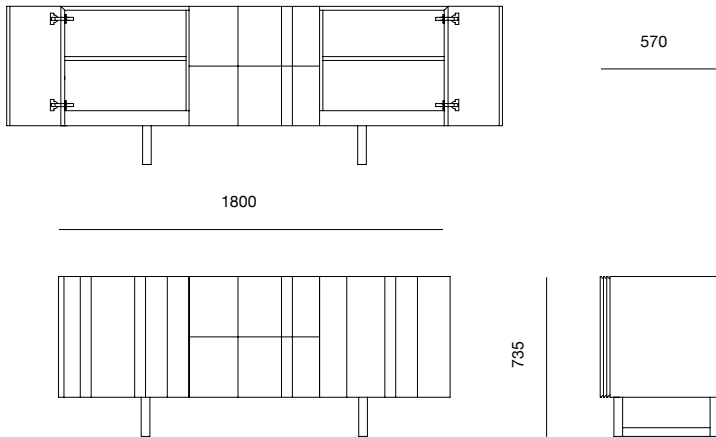

Lowry sideboard

PINCH

Lowry sideboard

The Lowry sideboard features a series of solid wood fins, of varying widths and depths. The fin sections also act as handles for the two central drawers and the cupboards.

FSC low formaldehyde WPMDF

Dark bronze finished hinges

DIMENSIONS (mm)

1800W X 570D X 735H

DATE OF DESIGN

2009

WARRANTY

24 months