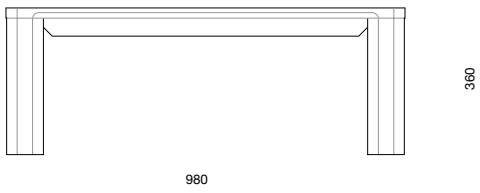

# Mead coffee table

---

The Mead coffee table has a gentle presence delivered through the simple combination of its strong, octagonal legs, and its luxurious table-top constructed from full-length, solid timber boards, held together with studio-designed brass hardware.

## DIMENSIONS (mm)

980w x 980d x 360h