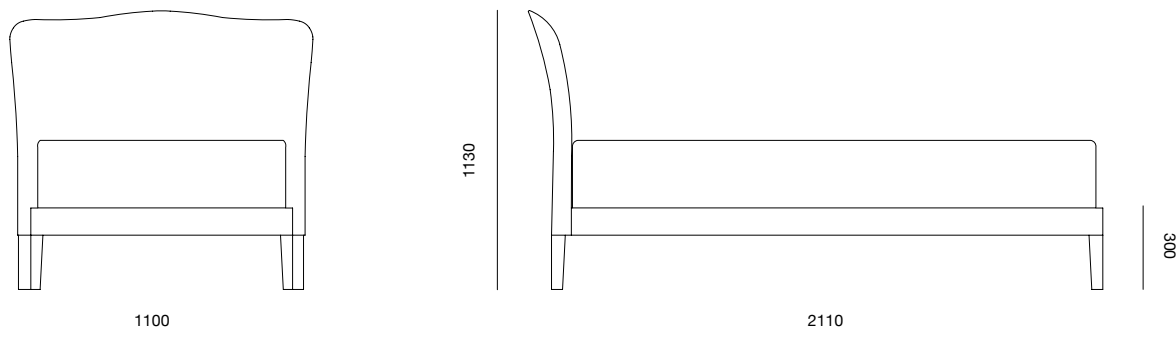

## Moreau single bed

**PINCH**

# Moreau single bed

---

Mirroring the lines of its namesake Moreau sofa, the upholstered bedhead and frame follows the sculptural camel back lines and offers the same sense of generosity and comfort.

 Can also be made to bespoke sizes and specifications.

## DIMENSIONS (mm)

UK SINGLE: 1100W X 2110L X 1130H  
MATTRESS: 900W X 1900L