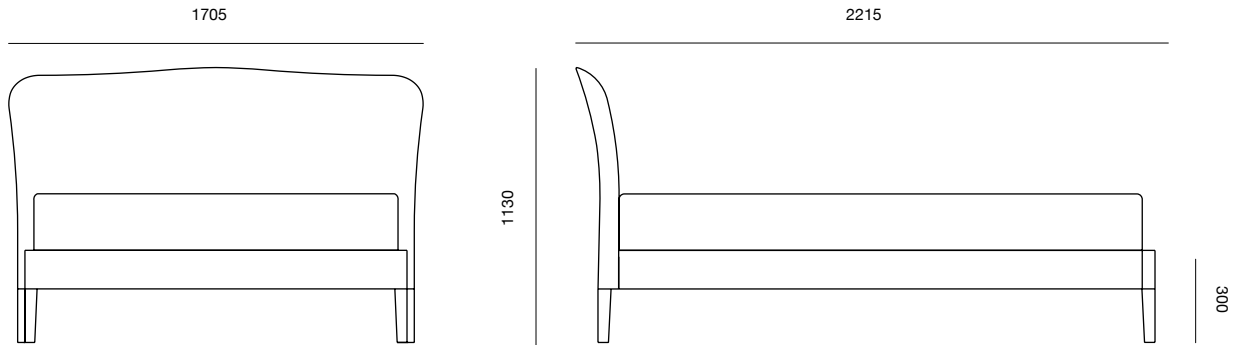

# Moreau bed

# Moreau bed

---

Drawing shown for UK KING

Mirroring the lines of its namesake Moreau sofa, the upholstered bedhead and frame follows the sculptural camel back lines and offers the same sense of generosity and comfort.

## DIMENSIONS (mm)

Please see page 6