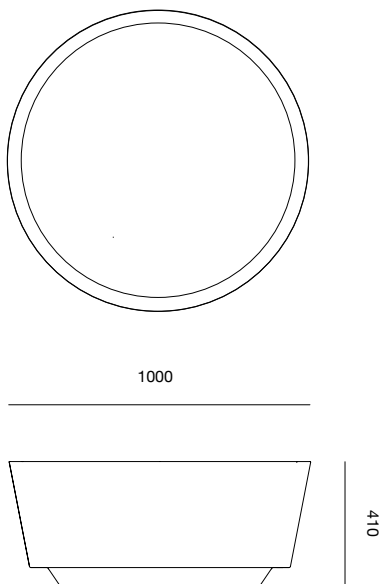

Nim Dune

PINCH

Nim Dune

Nim Dune is a hand finished sculptural table with an impressive solidity, floating on a raised foot and with a recessed top.

FINISHES

Hand finished
jesmonite

MATERIALS

Hand finished cast jesmonite

DIMENSIONS (mm)

1000W X 410H

DATE OF DESIGN

2021

WARRANTY

24 months

PRODUCTION

This piece is made in the UK