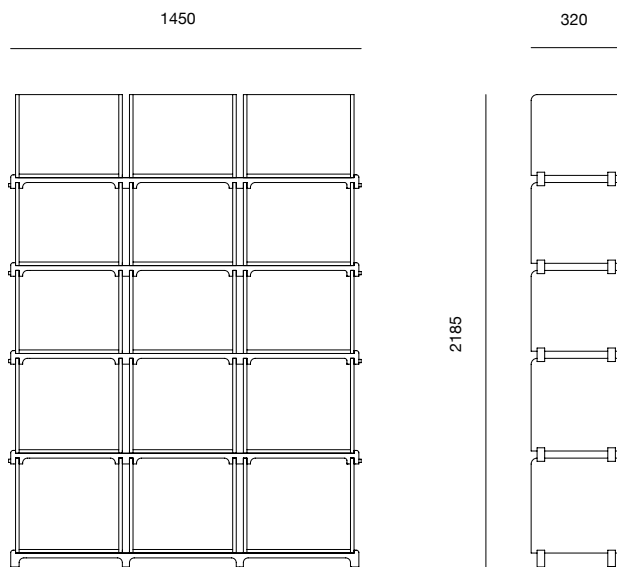

Post office shelving

PINCH

Post office shelving

The Post Office shelving is made from solid wood boxes and support rails.

 Can also be made to bespoke sizes and specifications.

TIMBERS

European oak
white oil finish

Ash
white oil finish

MATERIALS

European oak with white oil finish
Ash with white oil finish

DIMENSIONS (mm)

1450W X 380D X 2185H

DATE OF DESIGN

2012

WARRANTY

24 months

PRODUCTION

This piece is made in the UK

ADDITIONAL INFORMATION

Variations in grain, including knots, scars and other natural markings will occur in a timber piece. This is considered part of the material's natural beauty. For information on how to maintain and protect timber, please refer to the PINCH product care guide.