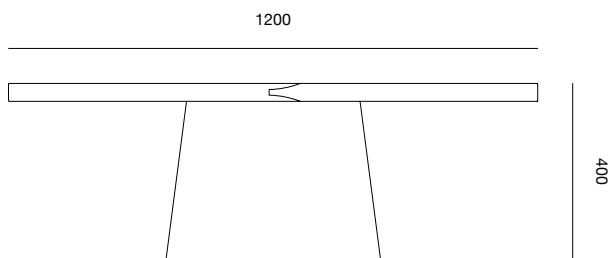

# Rodan coffee table large

---

Rodan has a solid wood base, and the top features a lip, secured with a classic Shaker swallowtail lapper detail.

---

## DIMENSIONS (mm)

1200dia x 400h