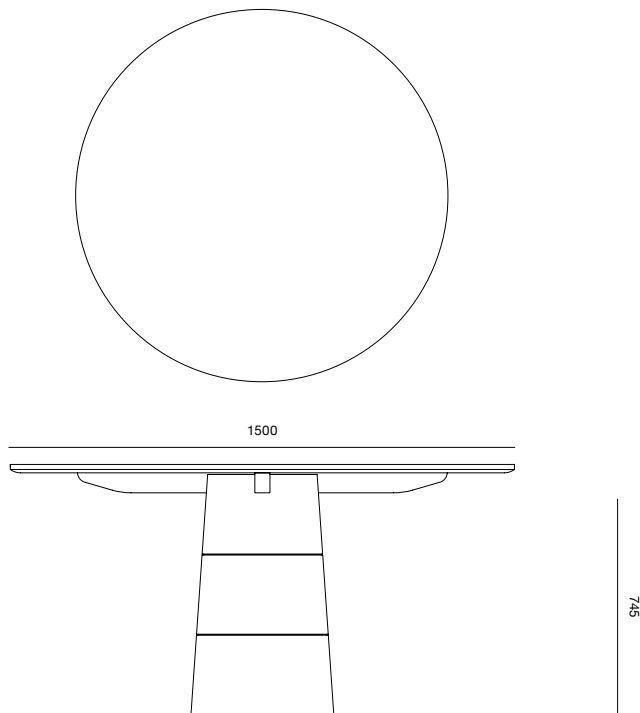

Rodan dining table

PINCH

Rodan dining table

The Rodan dining table perfects elegant poise and beautiful materiality. The strong, solid base, contrasts with the lightness of its solid timber, chamfer edged table top.

TIMBERS

Solid European oak
white oil finish

Black American walnut
clear oil finish

MATERIALS

Solid European oak with white oil finish
Solid black American walnut with clear oil finish

DIMENSIONS (mm)

1500W x 745H

Rodan dining table

Seating six
6 Avery dining chairs

Seating eight
8 Avery dining chairs
