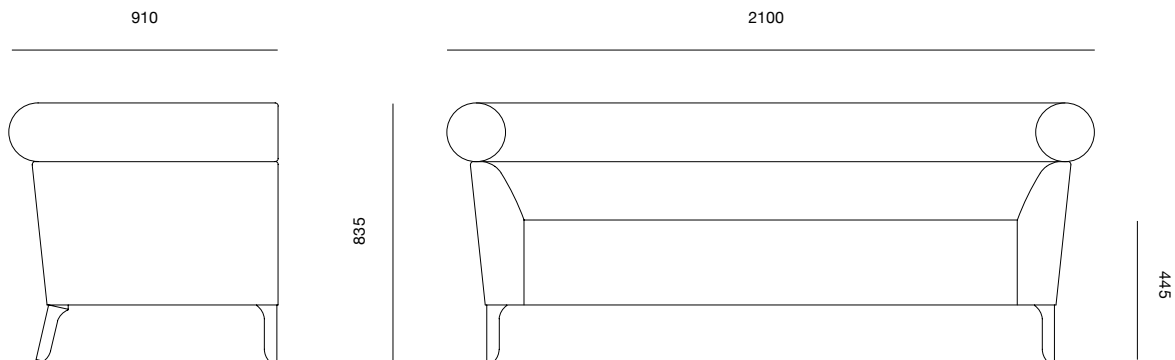

Roubel sofa

PINCH

Roubel sofa

The Roubel sofa part reminiscent of the Chesterfield typology, chimes classicism with an architectural glamour. A sumptuous wrap around top frame provides neck support and supreme comfort.

Seat: traditionally sprung seat

FABRIC REQUIREMENTS

Customer's own material or recommended by PINCH

Requires 9m plain, based on standard 140cm width

Patterned fabric requirements please contact us

DIMENSIONS (mm)

2100W X 910D X 835H X 445SH

The seat height is measured to the top of sprung seat. Please allow for a tolerance of 20mm as seat heights may vary slightly due to COM/COL selection.

DATE OF DESIGN

2019

WARRANTY